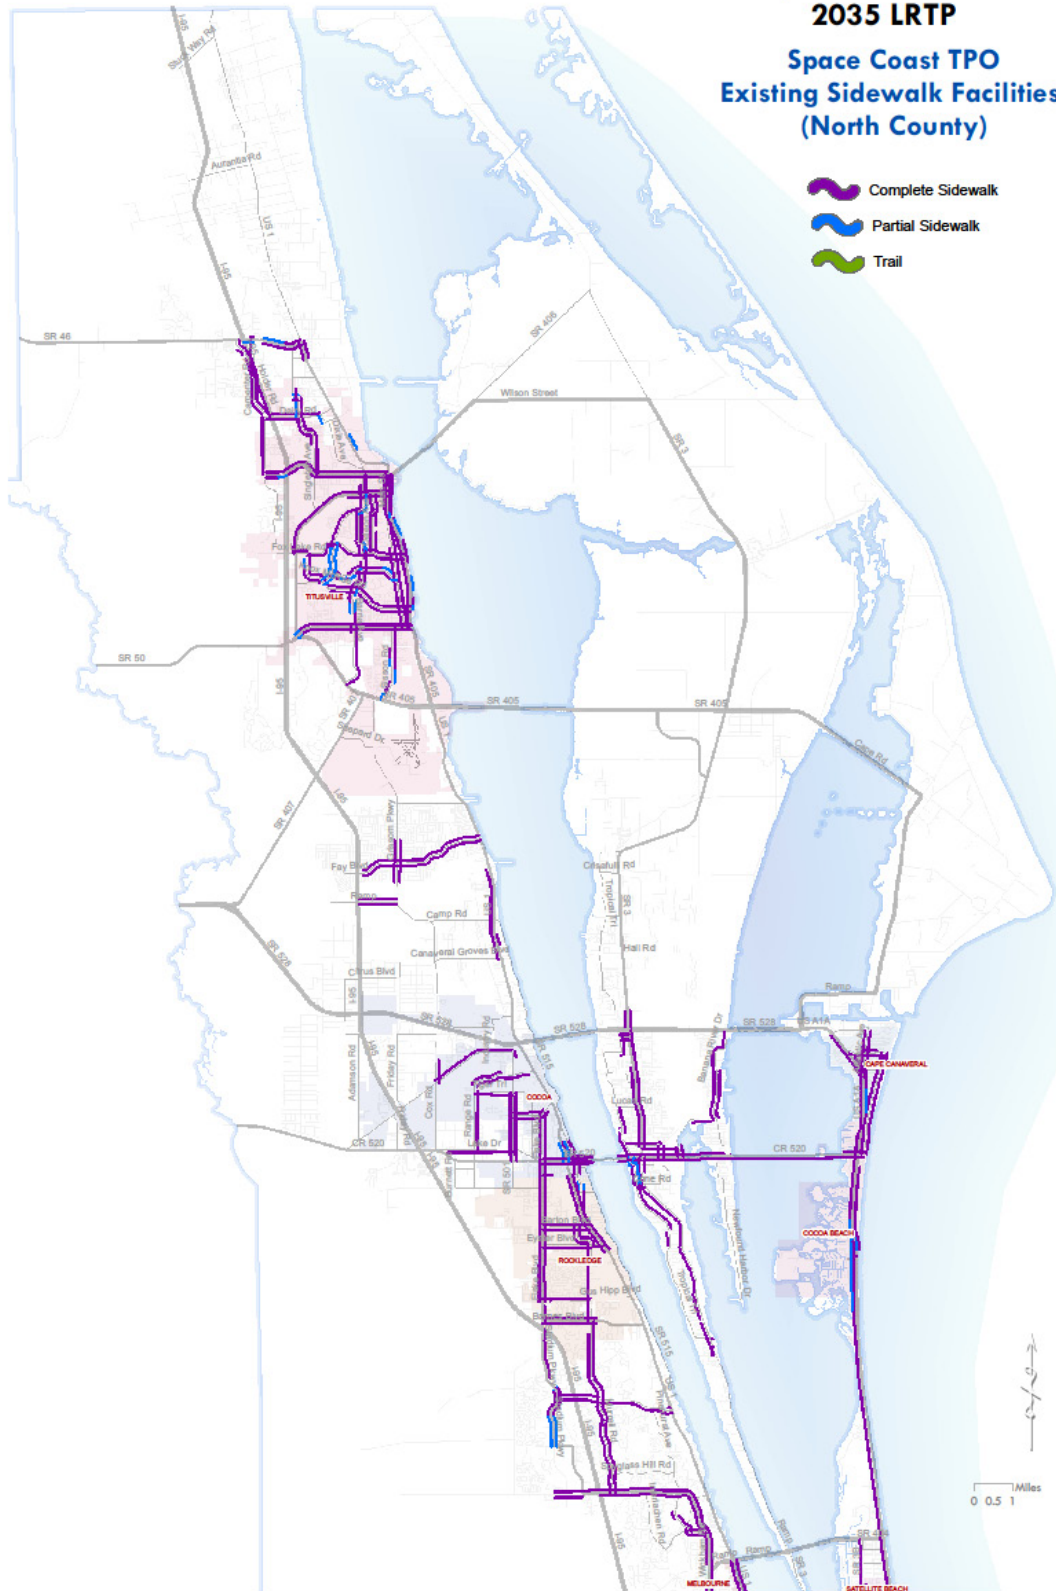

## APPENDIX I: BICYCLE & PEDESTRIAN MAPS

**Space Coast TPO  
2035 LRTP**  
**Space Coast TPO  
Existing Bike Facilities  
(North County)**

Date Created: 08 / 10 / 10

Date Created: 08 / 10 / 10

Space Coast TPO  
2035 L RTP

Space Coast TPO  
Existing Sidewalk Facilities  
(North County)

- Complete Sidewalk
- Partial Sidewalk
- Trail

Date Created: 08 / 9 / 10