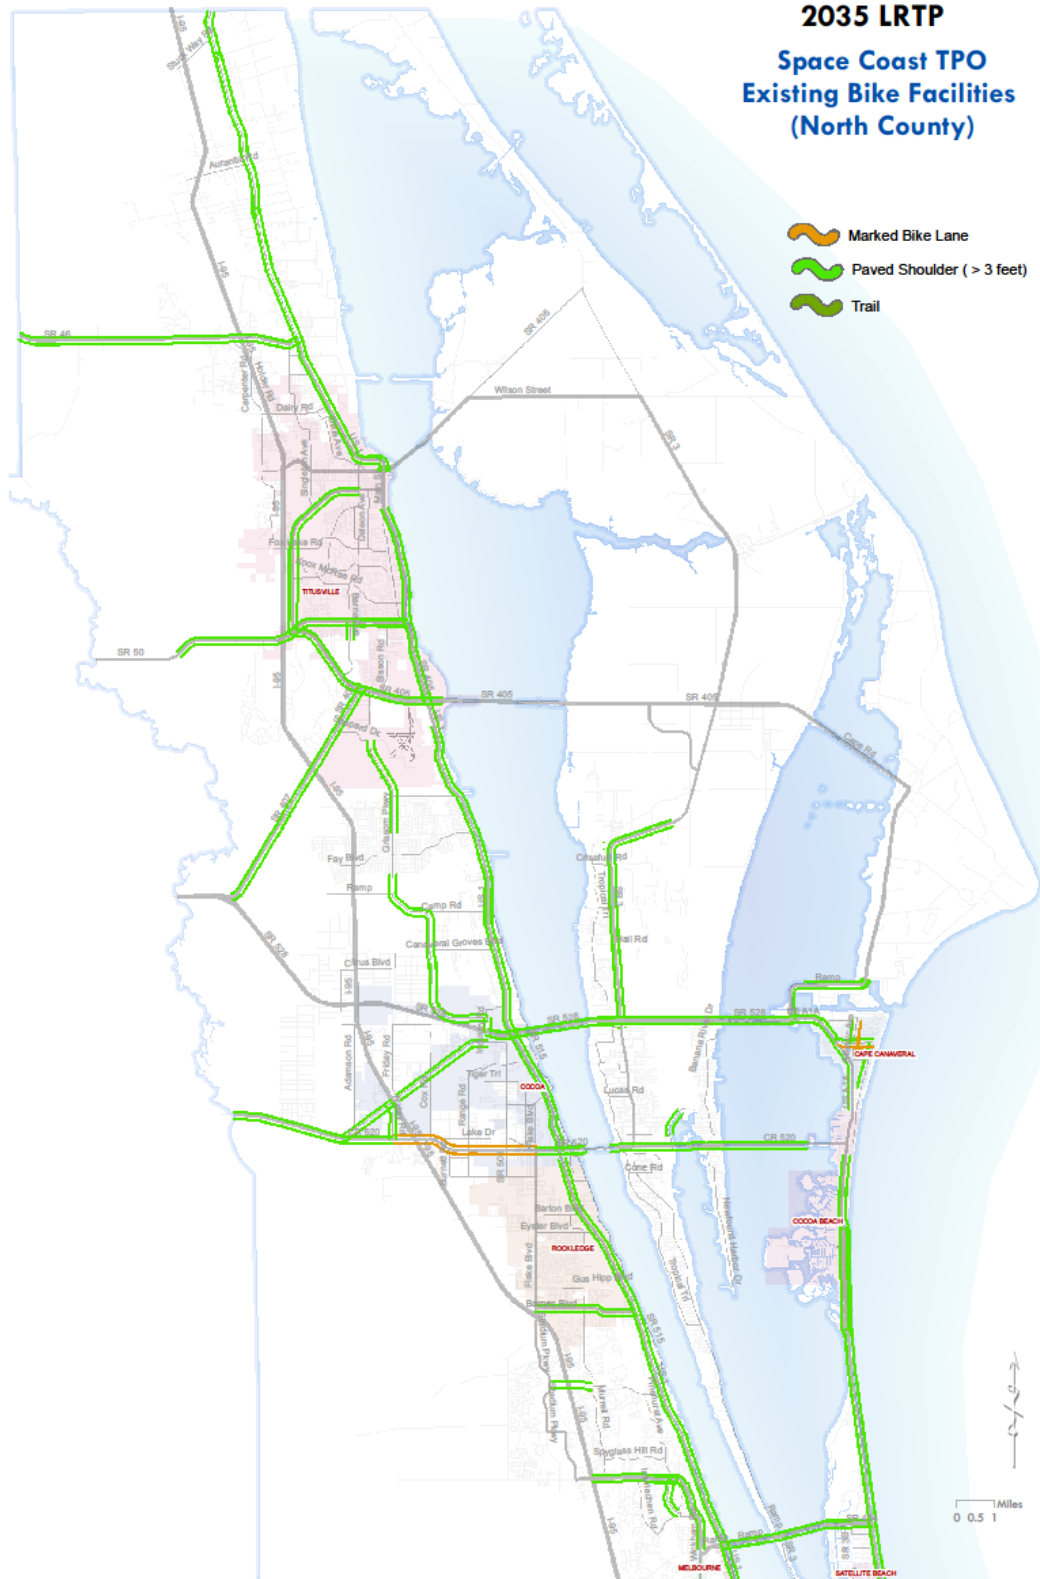

## APPENDIX I: BICYCLE & PEDESTRIAN MAPS

**Space Coast TPO  
2035 LRTP**  
**Space Coast TPO  
Existing Bike Facilities  
(North County)**

Date Created: 08 / 10 / 10

Date Created: 08 / 10 / 10

Space Coast TPO  
2035 L RTP

Space Coast TPO  
Existing Sidewalk Facilities  
(North County)

- Complete Sidewalk
- Partial Sidewalk
- Trail

Date Created: 08 / 9 / 10